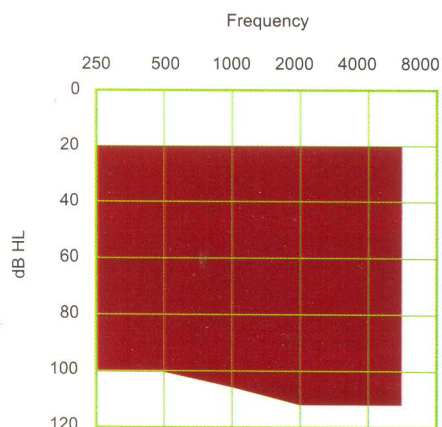

Fitting range

An ISO 9000:2008 Certified Company